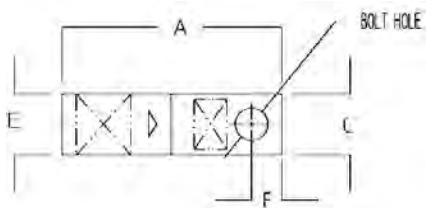

Dimension Information

A (inches)	5.750
B (inches)	2.880
C (inches)	1.660
D (inches)	0.310
E (inches)	1.500
F (inches)	0.500
H (inches)	1.75

Specifications

Voltage Rating	600V
----------------	------

Tooling

Connector & Tooling Chart	Available on Website
---------------------------	----------------------

Packaging

T&B Inner Pack	3
Package in Units	30
T&B Sold in UOM	Each
T&B Weight Per UOM	120 lbs. per 100

Application Support

T&B Instruction Sheets	ta00884-tb2
------------------------	-------------

Notes

Dimensions given for reference only. Dimensions may vary up to .030.

Certifications

RoHS Compliance	Yes
-----------------	-----